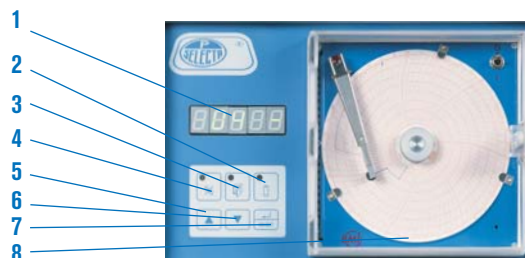

CONTROL PANEL

1. Digital display.
2. Battery life indicator.
3. Door open indicator.
4. Mains failure.
5. Push button increase value.
6. Push button decrease value.
7. Validate / RESET alarm.
8. Seven days graphic register.

Temperature sensors are located and calibrated to read simulated blood bag conditions.

Independently powered circular graphic register.

Microprocessor controlled temperature control via a display that can configure the following parameters: